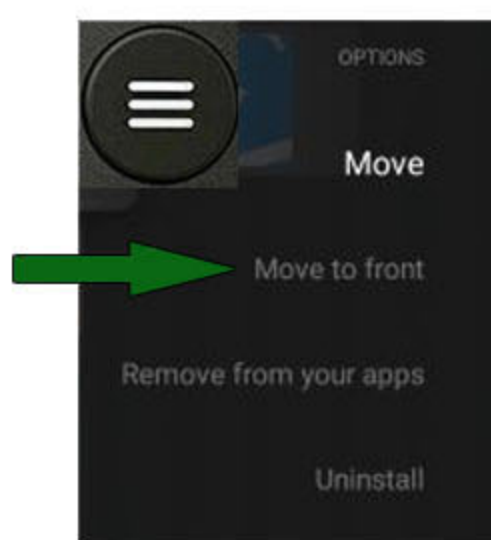

4. Go to the end of your apps(under Your Apps and Channels) and locate the Blackbox TV Xtreme. Click the Menu(☰) button on the remote, Arrow down to Move to Front(click it). It will move the app to the front of your list. Arrow over and click on the app.

STOP-Retrieve your login info to complete the next steps

5. Screen opens, please select BBTvXtreme. Click Login and input your Username, click ☒ then Apply. Arrow down and click Password. Input it, click ☒ then Apply. Arrow down to confirm your login info, by clicking Apply. Your backup Channels are now added. Use the below **Blue Text** to **Update your Channels & EPG (TV Guide)**, or **Green Text** to add your **Favorites** if needed. Use your icons to find your media. I will list them below as a reference.

6. **Perform these steps Daily to minimize buffering issues.**
Update Channels: Arrow to the left Menu Bar and select Refresh(⌂). Click Center Button(on remote) to CLOSE. Then click Back Button when OK appears. Done.

Refresh EPG: Arrow over and select Settings(⚙️). Arrow down and select EPG Teleguide. Click Center Button to select Reload EPG Teleguide. When completed, click the Back Button. Done.

7. Favorites. Move to the Search icon(🔍)click it. Type a close BIG city in the search, click Mag Glass(🔍) when done. **Arrow down to each one. Hold center button down, on pop-up, click Add to Favorites.** Click back. Arrow over and up to the Network Tv Folder. Same process. Pick your top channels;**Hold down Center button and click Add to Favorites.** Try all folders, and add all your Favs.

-Other Useful Icons from Blackbox Main Menu Screen-

Live Tv(📺) TV Guide(📅) Movies(🎬) TV Series(📺) Multi TV(📺)

Need more Tips: www.firestickkingofal.net/bbtv-xtreme